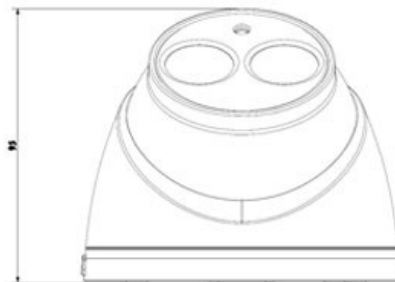

CP-UNC-DA10R3

1 MP HD Array Dome Camera - 30Mtr.

Main Features

- 1MP PS CMOS Image Sensor
- Max 25/30fps@720P
- H.264 and MJPEG dual-stream encoding
- DWDR, Day/Night(ICR), Auto Iris, 3DNR, AWB, AGC, BLC
- 3.6mm fixed lens (6mm optional)
- Array Range of 30 Mtrs, IP67
- Mobile Software: iCMOB, gCMOB, wCMOB
- CMS Software: KVMS Pro, vOptimus Pro

CP- UNC-DA10R3

1 MP HD Array Dome Camera - 30Mtr.

Feature

Image Sensor
Minimum Illumination
Shutter Speed
White Balance
Gain Control(AGC)
Lens
S/N Ratio
Back Light Compensation
Video Compression
Video Streaming
Resolution
Privacy Mask
ICR

Protocol

Ethernet
User Account
IR
Smart Phone
Operating Temperature
Power Source
Power Consumption
Weatherproof Standard
Dimension
Weight

Specification

1MP Progressive scan CMOS
0. 1Lux/F2.1(Color), 0Lux/F2.1(IR on)
Auto/Manual, 1/3(4)~1/10000s
Auto/Manual
Auto/Manual
3.6mm fixed lens (6mm optional)
More than 50dB
BLC/ HLC/ DWDR
H.264 / MJPEG
Main Stream: 720P(1 ~ 25/30fps), Extra Stream: D1/CIF(1 ~ 25/30fps)
720P(1280×720)/ D1(704×576/704×480) /CIF(352×288/352×240)
Up to 4 areas
Auto(ICR)/Color/B/W